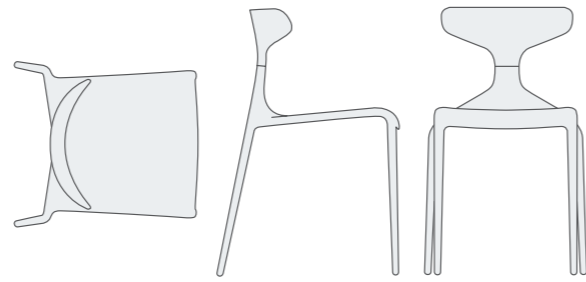

DIAGRAMS AND TECHNICAL SCHEMES

PUNK

Dimensioni / Size
l 47 w 53 h 81 hs 46 cm

Materiali / Materials
Seduta in polipropilene / Polypropylene seat
Schienale in policarbonato / Polycarbonate back

SHARK

Dimensioni / Size
l 58 w 53 h 81 hs 46 cm