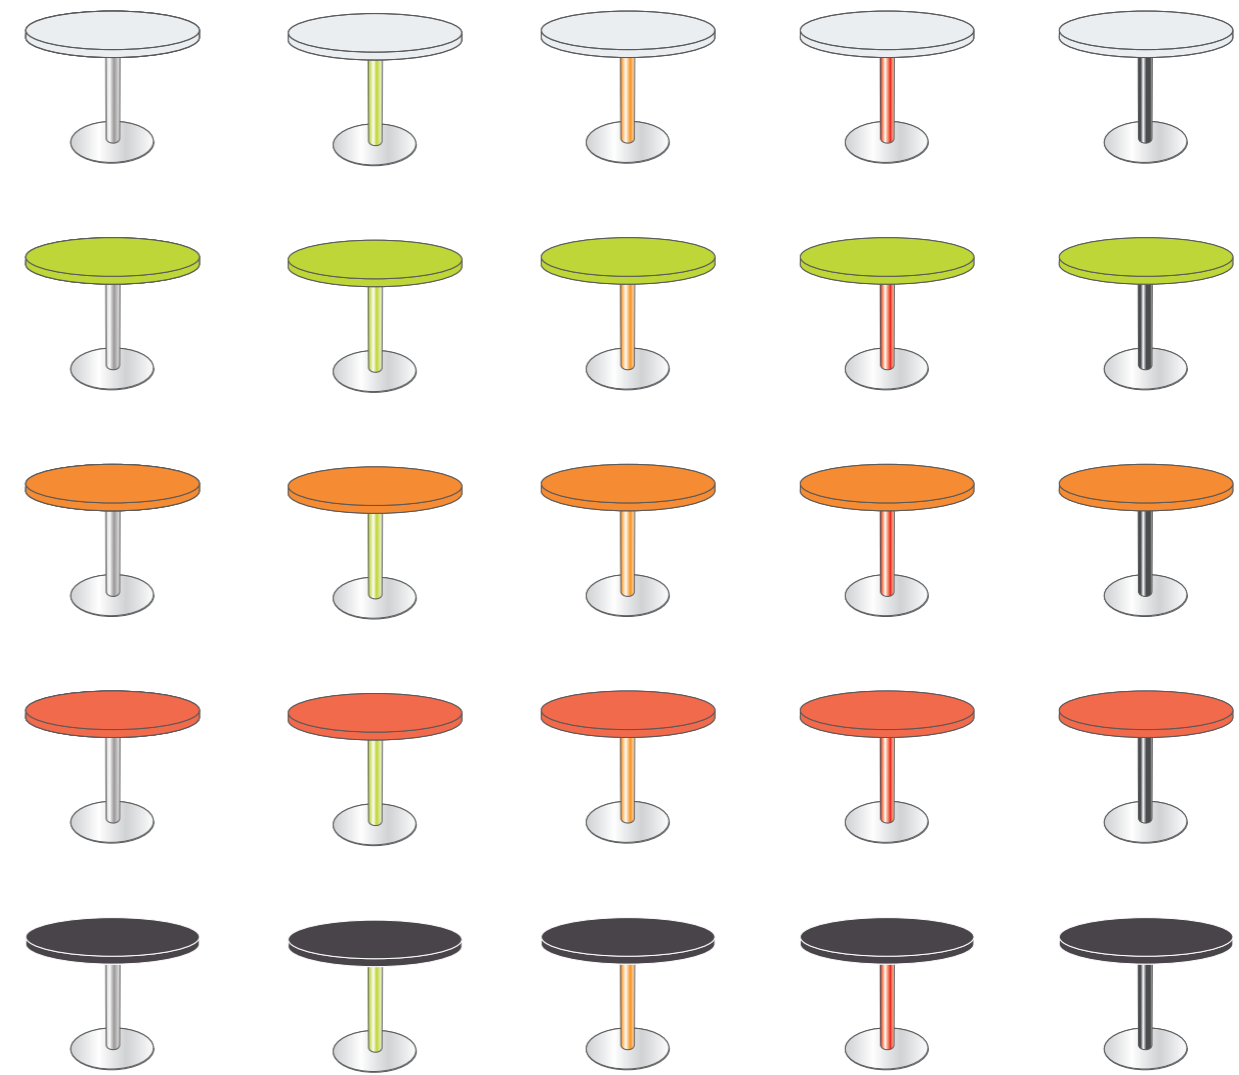

PAUL T

Dimensioni / Size
ø 70 h 75 cm

Materiali / Materials
Piano laccato laminato liquido / Liquid laminate painted top
Piano in werzalit / Werzalit top
Colonna in policarbonato / Table leg polycarbonate
Base cromata o verniciata / Chromed or painted base